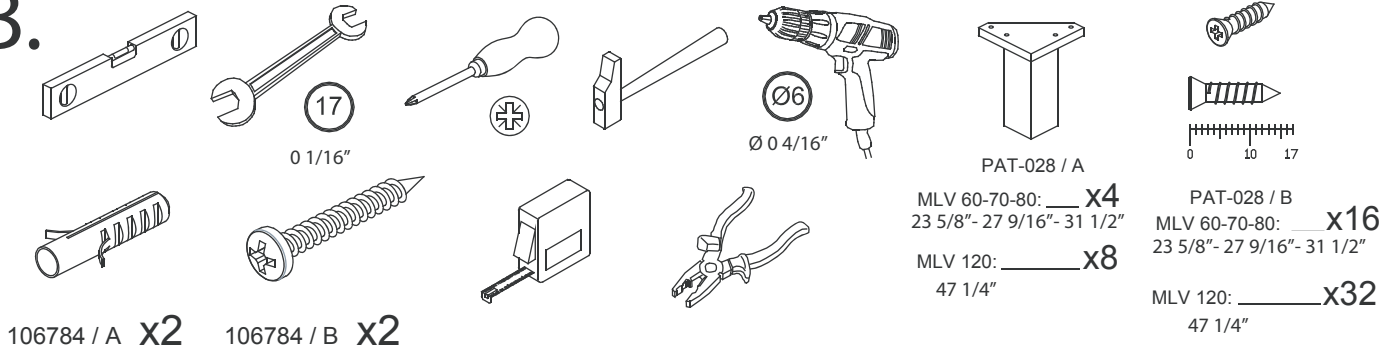

**60-70-80**

23 5/8" - 27 9/16" - 31 1/2"

Logic 60-70-80 includes four legs and can be installed with either two or four legs. For installation with two legs please refer to 01A, for installation with four legs, please refer to 01B.

**120**

47 1/4"

Logic 120 includes eight legs and can be installed with either four or eight legs. For installation with four legs please refer to 01A, for installation with eight legs, please refer to 01B.

106784 / A **x2**

106784 / B **x2**

23 5/8" - 27 9/16" - 31 1/2"

T-181  
MLV 60-70-80: **x2**  
MLV 120: **x4**  
47 1/4"

23 5/8" - 27 9/16" - 31 1/2"

119941  
MLV 60-70-80: **x4**  
MLV 120: **x8**  
47 1/4"

# 02.

MLV 60-70-80: **x4**  
 119941 23 5/8" - 27 9/16" - 31 1/2"  
 MLV 120: **x8**  
 47 1/4"

T-181 MLV 60-70-80: **x2**  
 23 5/8" - 27 9/16" - 31 1/2"  
 MLV 120: **x4**  
 47 1/4"